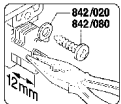

POS No.	Qty	Part No.	Description	List Price (Rs.)
1	1	1615108091	Motor Housing BLUE	945
2	1	1614220121	Field 230V	2215
4	1	1617200048	Switch	482
4/10	1	2910011088	Socket head cap scre	22
6	1	1610703053	Grommet Ø9,7-Ø12x8	49
7	1	1601302018	Fastening Clamp	36
9	1	1611110C01	Manufacturer's namep	
13	1	2610909310	Deep-Groove Ball Be	331
14	1	1610910089	Needle-Roller Bearing	570
15	1	1616610083	Fan	469
16	1	1610499022	Ratchet Sleeve	63
17	1	1610590004	Retaining snap ring	295
18	2	1610119010	Spring retaining ring	75
19	1	1615700034	Clamping-Flange	2432
20	1	1618597067	Toolholder	3308
21	1	1610508025	Protective Cap	96
22	1	1610499023	Protection Sleeve	97
23	1	1610521011	Stop Sleeve	439
25	2	1612300025	Stopping Device	208
26	1	1610290027	Indexing Disk	75
27	4	2910151246	Hex Socket Head Cap	53
28	1	1614621002	Compression Spring	56
29	1	1614621003	Compression Spring	59
30	1	1610210147	O-Ring 79,5x2,65 MM	45
31	1	1610290026	Damping Ring	61
34	1	1610390029	Spacer Tube	472
35	1	1615806108	Hammer Pipe	2362
36	1	1610210127	O-Ring 64,0x2,5 MM	36
37	1	1610210128	O-Ring 35,0x3,0 MM	36
38	1	1615190093	Covering hood	592

POS No.	Qty	Part No.	Description	List Price (Rs.)
39	1	1610283030	Rotary shaft lip seal C	220
41	1	1618710071	Striker Pin	517
43	1	1615808083	Bearing cover BLUE	767
54	1	1610190019	Control Disc	181
55	1	1610420005	Control Bushing	566
56	1	1618700064	Hammer Piston	293
57	1	1618710062	Striker	1721
70	1	1612001033	Connecting Rod	288
71	1	1613101006	Straight Pin	53
72	1	1616317045	Eccentric Cog Wheel	2003
75	1	1615132082	Handle BLACK	1063
76	1	1612026049	Control Lever	47
77	1	1612026048	Shift Plate GRAY	181
80	1	1617233026	Speed governor 220-	1446
82	1	1615510000	Light Conductor	46
86	1	2911011270	Hex Screw DIN 931-I	53
88	1	1613349017	Star Knob M8 BLACK	139
89	2	1618040053	Clamping Piece	53
90	2	1610190053	Catch Disk	20
103	2	1610210122	O-Ring 30,0x5,0 MM	142
104	1	1610210123	O-Ring 22,0x11,0 MM	61
111	1	3610501500	Bushing	495
112	1	3613461500	Threaded Ring	271
113	2	1610009007	Spacer	35
114	1	1610210139	O-Ring 30,0x2,5 MM	35
115	1	1610508027	Protective Cap BLAC	61
123	2	1610913013	Needle-Roller Assembl	184
124/1	1	1610101608	Thrust Bearing Disc	36
125	4	1613435010	Tox Oval-Head Screws	35
126	1	2910211019	Tapping Screw DIN	19

* Refer Accessories Price List

w.e.f 01.04.2015